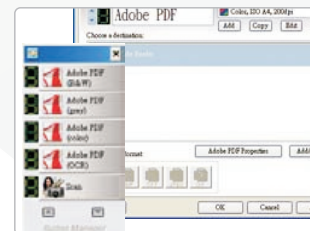

Avision Capture Tool, Avison Button Manager

Win 98 SE/Me/2K/XP/Vista

TWAIN Driver ISIS Driver

**Avision**

A vision of your office

...Digitalice sus documentos  
en minutos!

Reserve su Escaner!

Buenos Aires